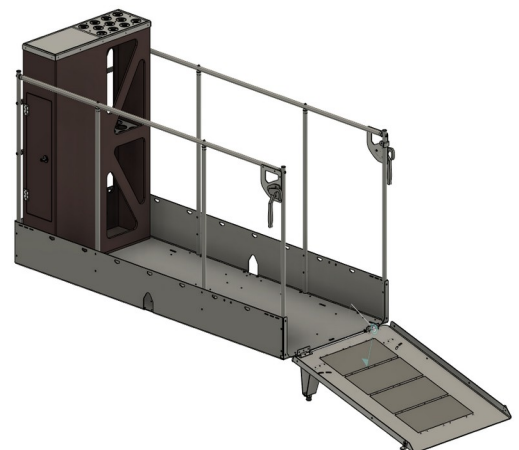

Cleaning setup - for „Fleximodal Runner“

§1 Application area

The Cleaning setup is fixed with screws on a "Fleximodal Runner" trailer and allows the transport of waste containers and cleaning equipment.

§2 Technical Data

Item number:	FR-RA
Material:	Aluminium, wooden box
Loading platform:	1.06m ²
Loading volume:	0,84m ³
Closure:	angle lever lock

§3 Dimension and weight

Length/Width/Height (outside):	1827mm/780mm/796mm
Length/Width/Height (inside):	1647mm/642mm/793mm
Height of the tub:	176mm
Own weight (without ramp):	21.0 kg
Own weight (with ramp):	27.5 kg
Weight of wooden box:	10.9 kg

§4 Safety instructions

- Mount the tub on "Fleximodal Runner" using the supplied screws. Apply threadlocker (medium strength, not supplied) to the screws beforehand.
- Only step on the ramp - don't step inside, the trailer and/or bicycle might tilt
- make sure the angle lever locks are properly closed when riding